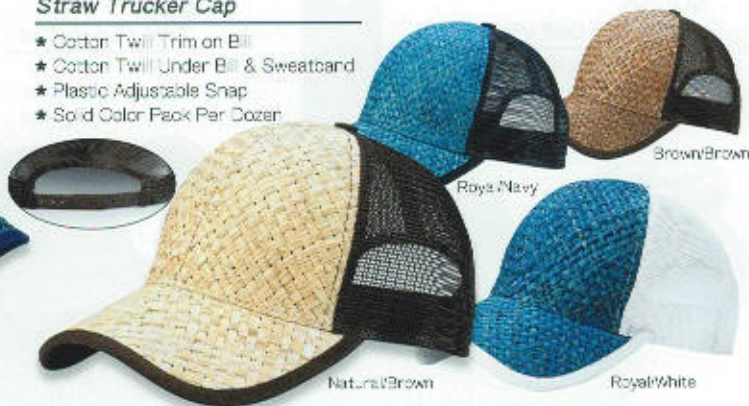

8411 Straw Trucker Cap

- ★ Cotton Twill Trim on Bill
- ★ Cotton Twill Under Bill & Sweatband
- ★ Plastic Adjustable Snap
- ★ Solid Color Pack Per Dozen